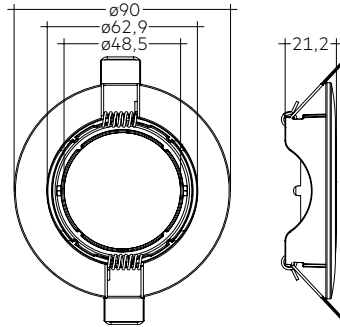

ACS TRIM RING

Accessory compact

Product description

- Up to 30° swivel mounting rings for ceiling cutouts 68 mm and 75 mm
- Matt white / matt black / brushed nickel finishing
- Version 75 mm with optional anti-glare guard
- Spring clip pre-assembled

ACS TRIM RING SWIVEL 75mm WH LO 30°

ACS TRIM RING SWIVEL 75mm BK 30°

ACS TRIM RING SWIVEL 75mm BN LO 30°

ACS TRIM RING

Accessory compact

ACS TRIM RING SWIVEL 68mm 30°

ACS TRIM RING SWIVEL 75mm LO 30°

ACS TRIM RING SWIVEL 75mm 30°

Ordering data

Type	Article number	Colour	Ceiling cutout	Packaging carton	Weight per pc.
ACS TRIM RING SWIVEL 68mm WH 30°	28002184	White	ø 68 mm	90 pc(s).	0.106 kg
ACS TRIM RING SWIVEL 68mm BK 30°	28002185	Black	ø 68 mm	90 pc(s).	0.106 kg
ACS TRIM RING SWIVEL 68mm BN 30°	28002186	Chrome	ø 68 mm	90 pc(s).	0.106 kg
ACS TRIM RING SWIVEL 75mm WH 30°	28002187	White	ø 75 mm	90 pc(s).	0.106 kg
ACS TRIM RING SWIVEL 75mm BK 30°	28002188	Black	ø 75 mm	90 pc(s).	0.106 kg