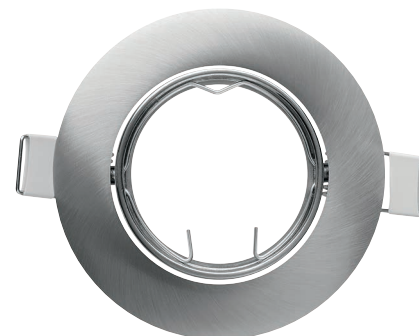

ACS TRIM RING

Accessory compact

Product description

- Up to 30° swivel mounting rings for ceiling cutouts 68 mm and 75 mm
- Matt white / matt black / brushed nickel finishing
- Version 75 mm with optional anti-glare guard
- Spring clip pre-assembled

ACS TRIM RING SWIVEL 75mm WH LO 30°

ACS TRIM RING SWIVEL 75mm BK 30°

ACS TRIM RING SWIVEL 75mm BN LO 30°

ACS TRIM RING

Accessory compact

ACS TRIM RING SWIVEL 68mm 30°

ACS TRIM RING SWIVEL 75mm LO 30°

ACS TRIM RING SWIVEL 75mm 30°

Ordering data

Type	Article number	Colour	Ceiling cutout	Packaging carton	Weight per pc.
ACS TRIM RING SWIVEL 68mm WH 30°	28002184	White	ø 68 mm	90 pc(s).	0.106 kg
ACS TRIM RING SWIVEL 68mm BK 30°	28002185	Black	ø 68 mm	90 pc(s).	0.106 kg
ACS TRIM RING SWIVEL 68mm BN 30°	28002186	Chrome	ø 68 mm	90 pc(s).	0.106 kg
ACS TRIM RING SWIVEL 75mm WH 30°	28002187	White	ø 75 mm	90 pc(s).	0.106 kg
ACS TRIM RING SWIVEL 75mm BK 30°	28002188	Black	ø 75 mm	90 pc(s).	0.106 kg