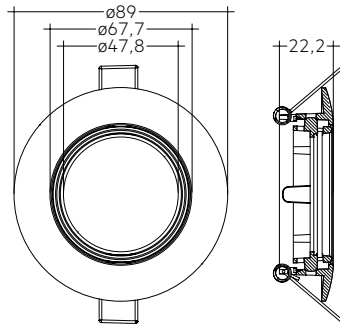

ACS TRIM RING

Accessory compact

Product description

- Up to 30° swivel mounting rings for ceiling cutouts 68 mm and 75 mm
- Matt white / matt black / brushed nickel finishing
- Version 75 mm with optional anti-glare guard
- Spring clip pre-assembled

ACS TRIM RING SWIVEL 75mm WH LO 30°

ACS TRIM RING SWIVEL 75mm BK 30°

ACS TRIM RING SWIVEL 75mm BN LO 30°

ACS TRIM RING

Accessory compact

ACS TRIM RING SWIVEL 68mm 30°

ACS TRIM RING SWIVEL 75mm LO 30°

ACS TRIM RING SWIVEL 75mm 30°

Ordering data

Type	Article number	Colour	Ceiling cutout	Packaging carton	Weight per pc.
ACS TRIM RING SWIVEL 68mm WH 30°	28002184	White	ø 68 mm	90 pc(s).	0.106 kg
ACS TRIM RING SWIVEL 68mm BK 30°	28002185	Black	ø 68 mm	90 pc(s).	0.106 kg
ACS TRIM RING SWIVEL 68mm BN 30°	28002186	Chrome	ø 68 mm	90 pc(s).	0.106 kg
ACS TRIM RING SWIVEL 75mm WH 30°	28002187	White	ø 75 mm	90 pc(s).	0.106 kg
ACS TRIM RING SWIVEL 75mm BK 30°	28002188	Black	ø 75 mm	90 pc(s).	0.106 kg