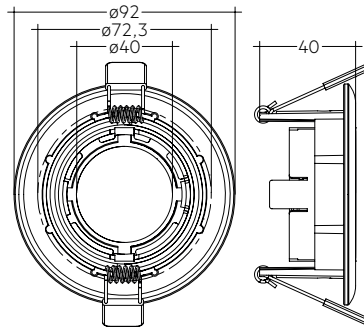

ACS TRIM RING

Accessory compact

Product description

- Up to 30° swivel mounting rings for ceiling cutouts 68 mm and 75 mm
- Matt white / matt black / brushed nickel finishing
- Version 75 mm with optional anti-glare guard
- Spring clip pre-assembled

ACS TRIM RING SWIVEL 75mm WH LO 30°

ACS TRIM RING SWIVEL 75mm BK 30°

ACS TRIM RING SWIVEL 75mm BN LO 30°

ACS TRIM RING

Accessory compact

ACS TRIM RING SWIVEL 68mm 30°

ACS TRIM RING SWIVEL 75mm LO 30°

ACS TRIM RING SWIVEL 75mm 30°

Ordering data

Type	Article number	Colour	Ceiling cutout	Packaging carton	Weight per pc.
ACS TRIM RING SWIVEL 68mm WH 30°	28002184	White	ø 68 mm	90 pc(s).	0.106 kg
ACS TRIM RING SWIVEL 68mm BK 30°	28002185	Black	ø 68 mm	90 pc(s).	0.106 kg
ACS TRIM RING SWIVEL 68mm BN 30°	28002186	Chrome	ø 68 mm	90 pc(s).	0.106 kg
ACS TRIM RING SWIVEL 75mm WH 30°	28002187	White	ø 75 mm	90 pc(s).	0.106 kg
ACS TRIM RING SWIVEL 75mm BK 30°	28002188	Black	ø 75 mm	90 pc(s).	0.106 kg