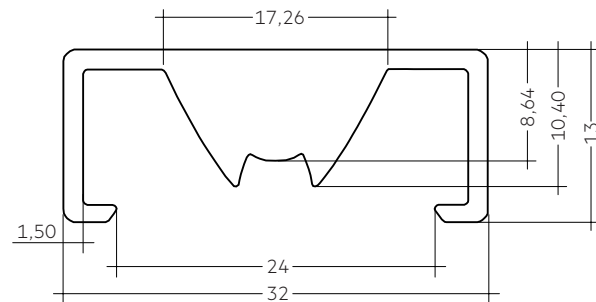

ACL LINEAR LENS 24mm INTENSE