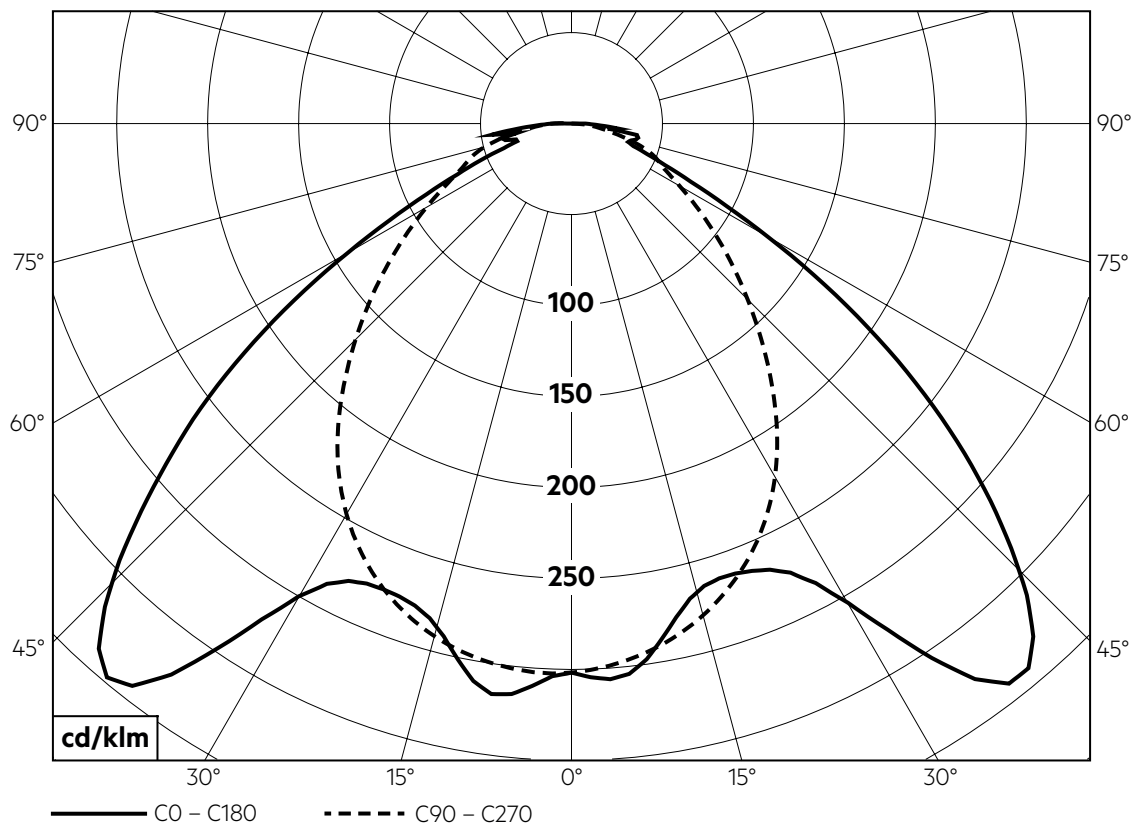

Ordering data

Type	Article number	Beam characteristic	Efficiency	Packaging carton	Weight per pc.
ACL LINEAR LENS 24x1200mm 60°	28001428	60°	97 %	21 pc(s).	0.196 kg
ACL LINEAR LENS 24x1200mm 90°	28001429	90°	97 %	21 pc(s).	0.165 kg
ACL LINEAR LENS 24x1600mm 60°	28000953	60°	97 %	21 pc(s).	0.261 kg
ACL LINEAR LENS 24x1600mm 90°	28000955	90°	97 %	21 pc(s).	0.221 kg
ACL LINEAR LENS 24x1200mm INTENSE	28002024	40°	95 %	18 pc(s).	0.261 kg
ACL LINEAR LENS 24x1500mm INTENSE	28002025	40°	95 %	18 pc(s).	0.326 kg
ACL LINEAR LENS 24x1800mm INTENSE	28002026	40°	95 %	18 pc(s).	0.392 kg
ACL LINEAR LENS 24x1200mm BATWING	28002027	batwing	95 %	18 pc(s).	0.275 kg
ACL LINEAR LENS 24x1500mm BATWING	28002028	batwing	95 %	18 pc(s).	0.344 kg
ACL LINEAR LENS 24x1800mm BATWING	28002029	batwing	95 %	18 pc(s).	0.412 kg
ACL LINEAR LENS 24x1200mm ASY	28002030	asymmetric	95 %	18 pc(s).	0.250 kg
ACL LINEAR LENS 24x1500mm ASY	28002031	asymmetric	95 %	18 pc(s).	0.312 kg
ACL LINEAR LENS 24x1800mm ASY	28002032	asymmetric	95 %	18 pc(s).	0.375 kg
ACL LINEAR LENS 24x1200mm DASY	28002033	double asymmetric	92 %	18 pc(s).	0.249 kg
ACL LINEAR LENS 24x1500mm DASY	28002034	double asymmetric	92 %	18 pc(s).	0.311 kg
ACL LINEAR LENS 24x1800mm DASY	28002035	double asymmetric	92 %	18 pc(s).	0.373 kg

1. Photometric characteristics

1.1 Light distribution for ACL LINEAR LENS 24mm INTENSE

1.2 Light distribution for ACL LINEAR LENS 24mm BATWING

1.3 Light distribution for ACL LINEAR LENS 24mm ASY

1.4 Light distribution for ACL LINEAR LENS 24mm DASY