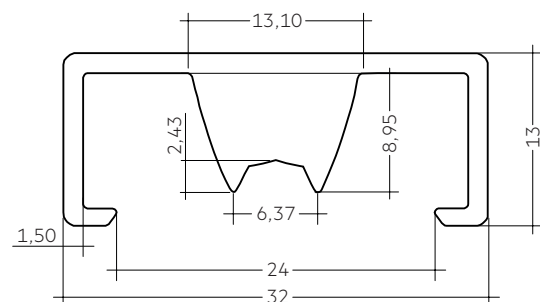

Light distribution, page 4

ACL LINEAR LENS 24mm 60°

ACL LINEAR LENS 24mm 90°

ACL LINEAR LENS 24mm INTENSE

ACL LINEAR LENS 24mm BATWING

ACL LINEAR LENS 24mm ASY

ACL LINEAR LENS 24mm DAS

ACL LENS 24mm

Accessory linear

ACL LINEAR LENS 24mm 60° and 90°

ACL LINEAR LENS 24mm INTENSE

ACL LINEAR LENS 24mm BATWING

ACL LINEAR LENS 24mm ASY

ACL LINEAR LENS 24mm DASY

ACL LENS 24mm

Accessory linear

Ordering data

Type	Article number	Beam characteristic	Efficiency	Packaging carton	Weight per pc.
ACL LINEAR LENS 24x1200mm 60°	28001428	60°	97 %	21 pc(s).	0.196 kg
ACL LINEAR LENS 24x1200mm 90°	28001429	90°	97 %	21 pc(s).	0.165 kg
ACL LINEAR LENS 24x1600mm 60°	28000953	60°	97 %	21 pc(s).	0.261 kg
ACL LINEAR LENS 24x1600mm 90°	28000955	90°	97 %	21 pc(s).	0.221 kg
ACL LINEAR LENS 24x1200mm INTENSE	28002024	40°	95 %	18 pc(s).	0.261 kg
ACL LINEAR LENS 24x1500mm INTENSE	28002025	40°	95 %	18 pc(s).	0.326 kg
ACL LINEAR LENS 24x1800mm INTENSE	28002026	40°	95 %	18 pc(s).	0.392 kg
ACL LINEAR LENS 24x1200mm BATWING	28002027	batwing	95 %	18 pc(s).	0.275 kg
ACL LINEAR LENS 24x1500mm BATWING	28002028	batwing	95 %	18 pc(s).	0.344 kg
ACL LINEAR LENS 24x1800mm BATWING	28002029	batwing	95 %	18 pc(s).	0.412 kg
ACL LINEAR LENS 24x1200mm ASY	28002030	asymmetric	95 %	18 pc(s).	0.250 kg
ACL LINEAR LENS 24x1500mm ASY	28002031	asymmetric	95 %	18 pc(s).	0.312 kg
ACL LINEAR LENS 24x1800mm ASY	28002032	asymmetric	95 %	18 pc(s).	0.375 kg
ACL LINEAR LENS 24x1200mm DASY	28002033	double asymmetric	92 %	18 pc(s).	0.249 kg
ACL LINEAR LENS 24x1500mm DASY	28002034	double asymmetric	92 %	18 pc(s).	0.311 kg
ACL LINEAR LENS 24x1800mm DASY	28002035	double asymmetric	92 %	18 pc(s).	0.373 kg

1. Photometric characteristics

1.1 Light distribution for ACL LINEAR LENS 24mm INTENSE

1.2 Light distribution for ACL LINEAR LENS 24mm BATWING

1.3 Light distribution for ACL LINEAR LENS 24mm ASY

1.4 Light distribution for ACL LINEAR LENS 24mm DASY