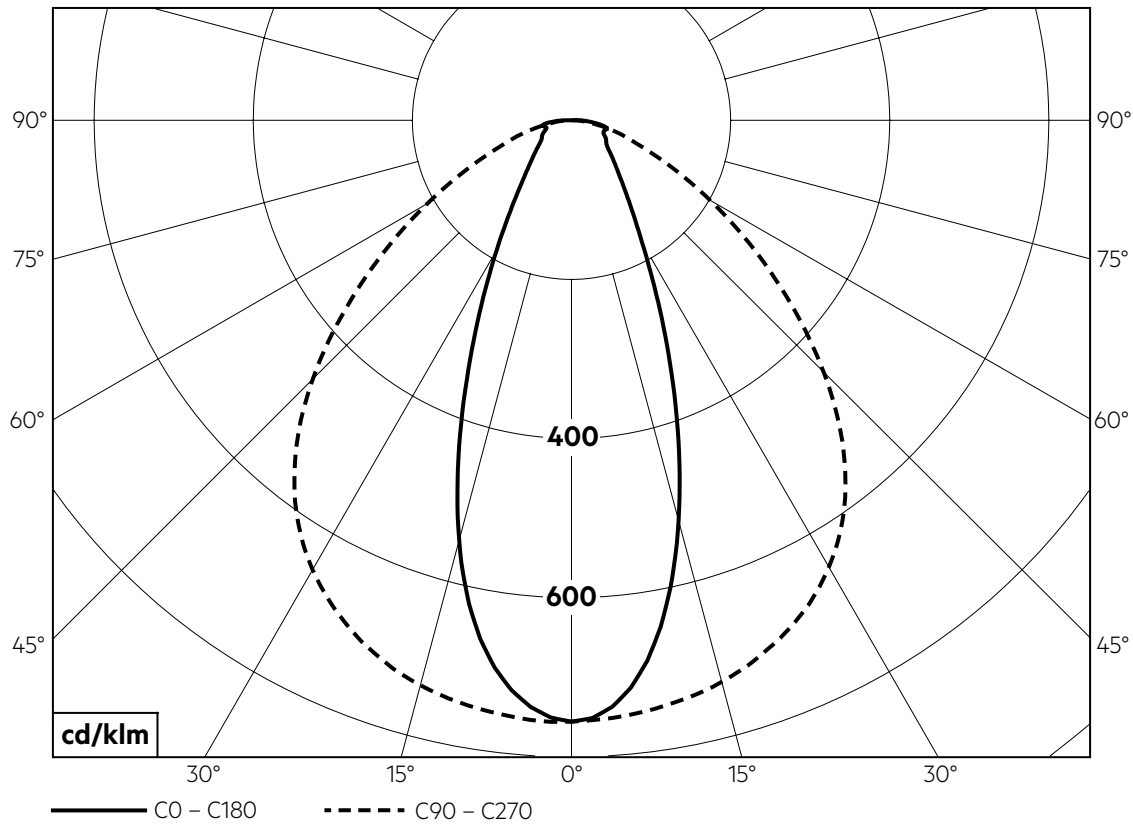

1. Photometric characteristics

1.1 Light distribution for ACL LINEAR LENS 24mm INTENSE