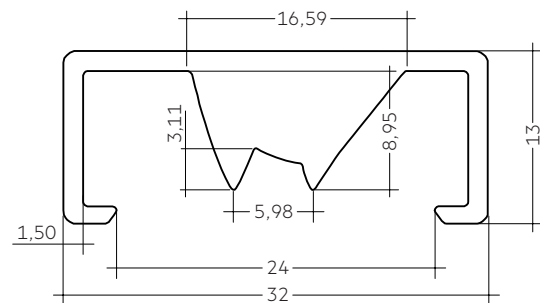

Light distribution, page 4

ACL LINEAR LENS 24mm 60°

ACL LINEAR LENS 24mm 90°

ACL LINEAR LENS 24mm INTENSE

ACL LINEAR LENS 24mm BATWING

ACL LINEAR LENS 24mm ASY

ACL LINEAR LENS 24mm DAS

ACL LENS 24mm

Accessory linear

ACL LINEAR LENS 24mm 60° and 90°

ACL LINEAR LENS 24mm INTENSE

ACL LINEAR LENS 24mm BATWING

ACL LINEAR LENS 24mm ASY

ACL LINEAR LENS 24mm DASY

ACL LENS 24mm

Accessory linear

Ordering data

Type	Article number	Beam characteristic	Efficiency	Packaging carton	Weight per pc.
ACL LINEAR LENS 24x1200mm 60°	28001428	60°	97 %	21 pc(s).	0.196 kg
ACL LINEAR LENS 24x1200mm 90°	28001429	90°	97 %	21 pc(s).	0.165 kg
ACL LINEAR LENS 24x1600mm 60°	28000953	60°	97 %	21 pc(s).	0.261 kg
ACL LINEAR LENS 24x1600mm 90°	28000955	90°	97 %	21 pc(s).	0.221 kg
ACL LINEAR LENS 24x1200mm INTENSE	28002024	40°	95 %	18 pc(s).	0.261 kg
ACL LINEAR LENS 24x1500mm INTENSE	28002025	40°	95 %	18 pc(s).	0.326 kg
ACL LINEAR LENS 24x1800mm INTENSE	28002026	40°	95 %	18 pc(s).	0.392 kg
ACL LINEAR LENS 24x1200mm BATWING	28002027	batwing	95 %	18 pc(s).	0.275 kg
ACL LINEAR LENS 24x1500mm BATWING	28002028	batwing	95 %	18 pc(s).	0.344 kg
ACL LINEAR LENS 24x1800mm BATWING	28002029	batwing	95 %	18 pc(s).	0.412 kg
ACL LINEAR LENS 24x1200mm ASY	28002030	asymmetric	95 %	18 pc(s).	0.250 kg
ACL LINEAR LENS 24x1500mm ASY	28002031	asymmetric	95 %	18 pc(s).	0.312 kg
ACL LINEAR LENS 24x1800mm ASY	28002032	asymmetric	95 %	18 pc(s).	0.375 kg
ACL LINEAR LENS 24x1200mm DASY	28002033	double asymmetric	92 %	18 pc(s).	0.249 kg
ACL LINEAR LENS 24x1500mm DASY	28002034	double asymmetric	92 %	18 pc(s).	0.311 kg
ACL LINEAR LENS 24x1800mm DASY	28002035	double asymmetric	92 %	18 pc(s).	0.373 kg

1. Photometric characteristics

1.1 Light distribution for ACL LINEAR LENS 24mm INTENSE

1.2 Light distribution for ACL LINEAR LENS 24mm BATWING

1.3 Light distribution for ACL LINEAR LENS 24mm ASY

1.4 Light distribution for ACL LINEAR LENS 24mm DASY