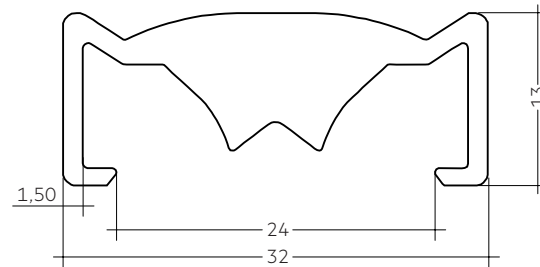

ACL LINEAR LENS 24mm BATWING