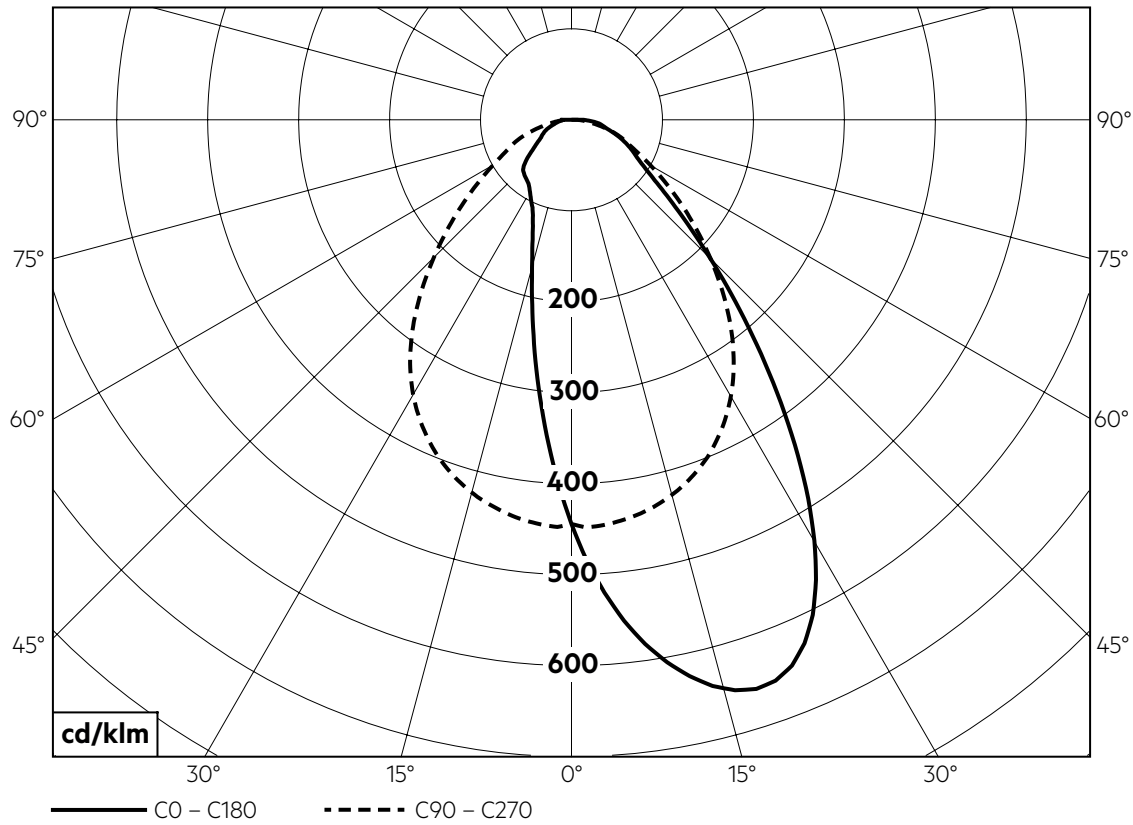

Ordering data

Type	Article number	Beam characteristic	Efficiency	Packaging carton	Weight per pc.
ACL LINEAR LENS 24x1200mm 60°	28001428	60°	97 %	21 pc(s).	0.196 kg
ACL LINEAR LENS 24x1200mm 90°	28001429	90°	97 %	21 pc(s).	0.165 kg
ACL LINEAR LENS 24x1600mm 60°	28000953	60°	97 %	21 pc(s).	0.261 kg
ACL LINEAR LENS 24x1600mm 90°	28000955	90°	97 %	21 pc(s).	0.221 kg
ACL LINEAR LENS 24x1200mm INTENSE	28002024	40°	95 %	18 pc(s).	0.261 kg
ACL LINEAR LENS 24x1500mm INTENSE	28002025	40°	95 %	18 pc(s).	0.326 kg
ACL LINEAR LENS 24x1800mm INTENSE	28002026	40°	95 %	18 pc(s).	0.392 kg
ACL LINEAR LENS 24x1200mm BATWING	28002027	batwing	95 %	18 pc(s).	0.275 kg
ACL LINEAR LENS 24x1500mm BATWING	28002028	batwing	95 %	18 pc(s).	0.344 kg
ACL LINEAR LENS 24x1800mm BATWING	28002029	batwing	95 %	18 pc(s).	0.412 kg
ACL LINEAR LENS 24x1200mm ASY	28002030	asymmetric	95 %	18 pc(s).	0.250 kg
ACL LINEAR LENS 24x1500mm ASY	28002031	asymmetric	95 %	18 pc(s).	0.312 kg
ACL LINEAR LENS 24x1800mm ASY	28002032	asymmetric	95 %	18 pc(s).	0.375 kg
ACL LINEAR LENS 24x1200mm DASY	28002033	double asymmetric	92 %	18 pc(s).	0.249 kg
ACL LINEAR LENS 24x1500mm DASY	28002034	double asymmetric	92 %	18 pc(s).	0.311 kg
ACL LINEAR LENS 24x1800mm DASY	28002035	double asymmetric	92 %	18 pc(s).	0.373 kg

1. Photometric characteristics

1.1 Light distribution for ACL LINEAR LENS 24mm INTENSE

1.2 Light distribution for ACL LINEAR LENS 24mm BATWING

1.3 Light distribution for ACL LINEAR LENS 24mm ASY

1.4 Light distribution for ACL LINEAR LENS 24mm DASY