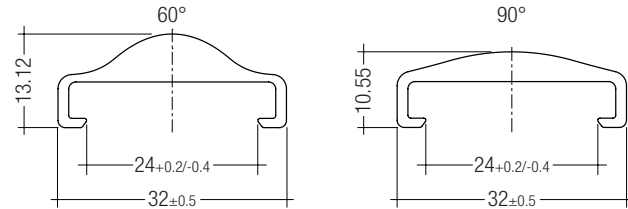

ACL LENS 24mm

Accessory linear

ACL LINEAR LENS 24mm 60° and 90°